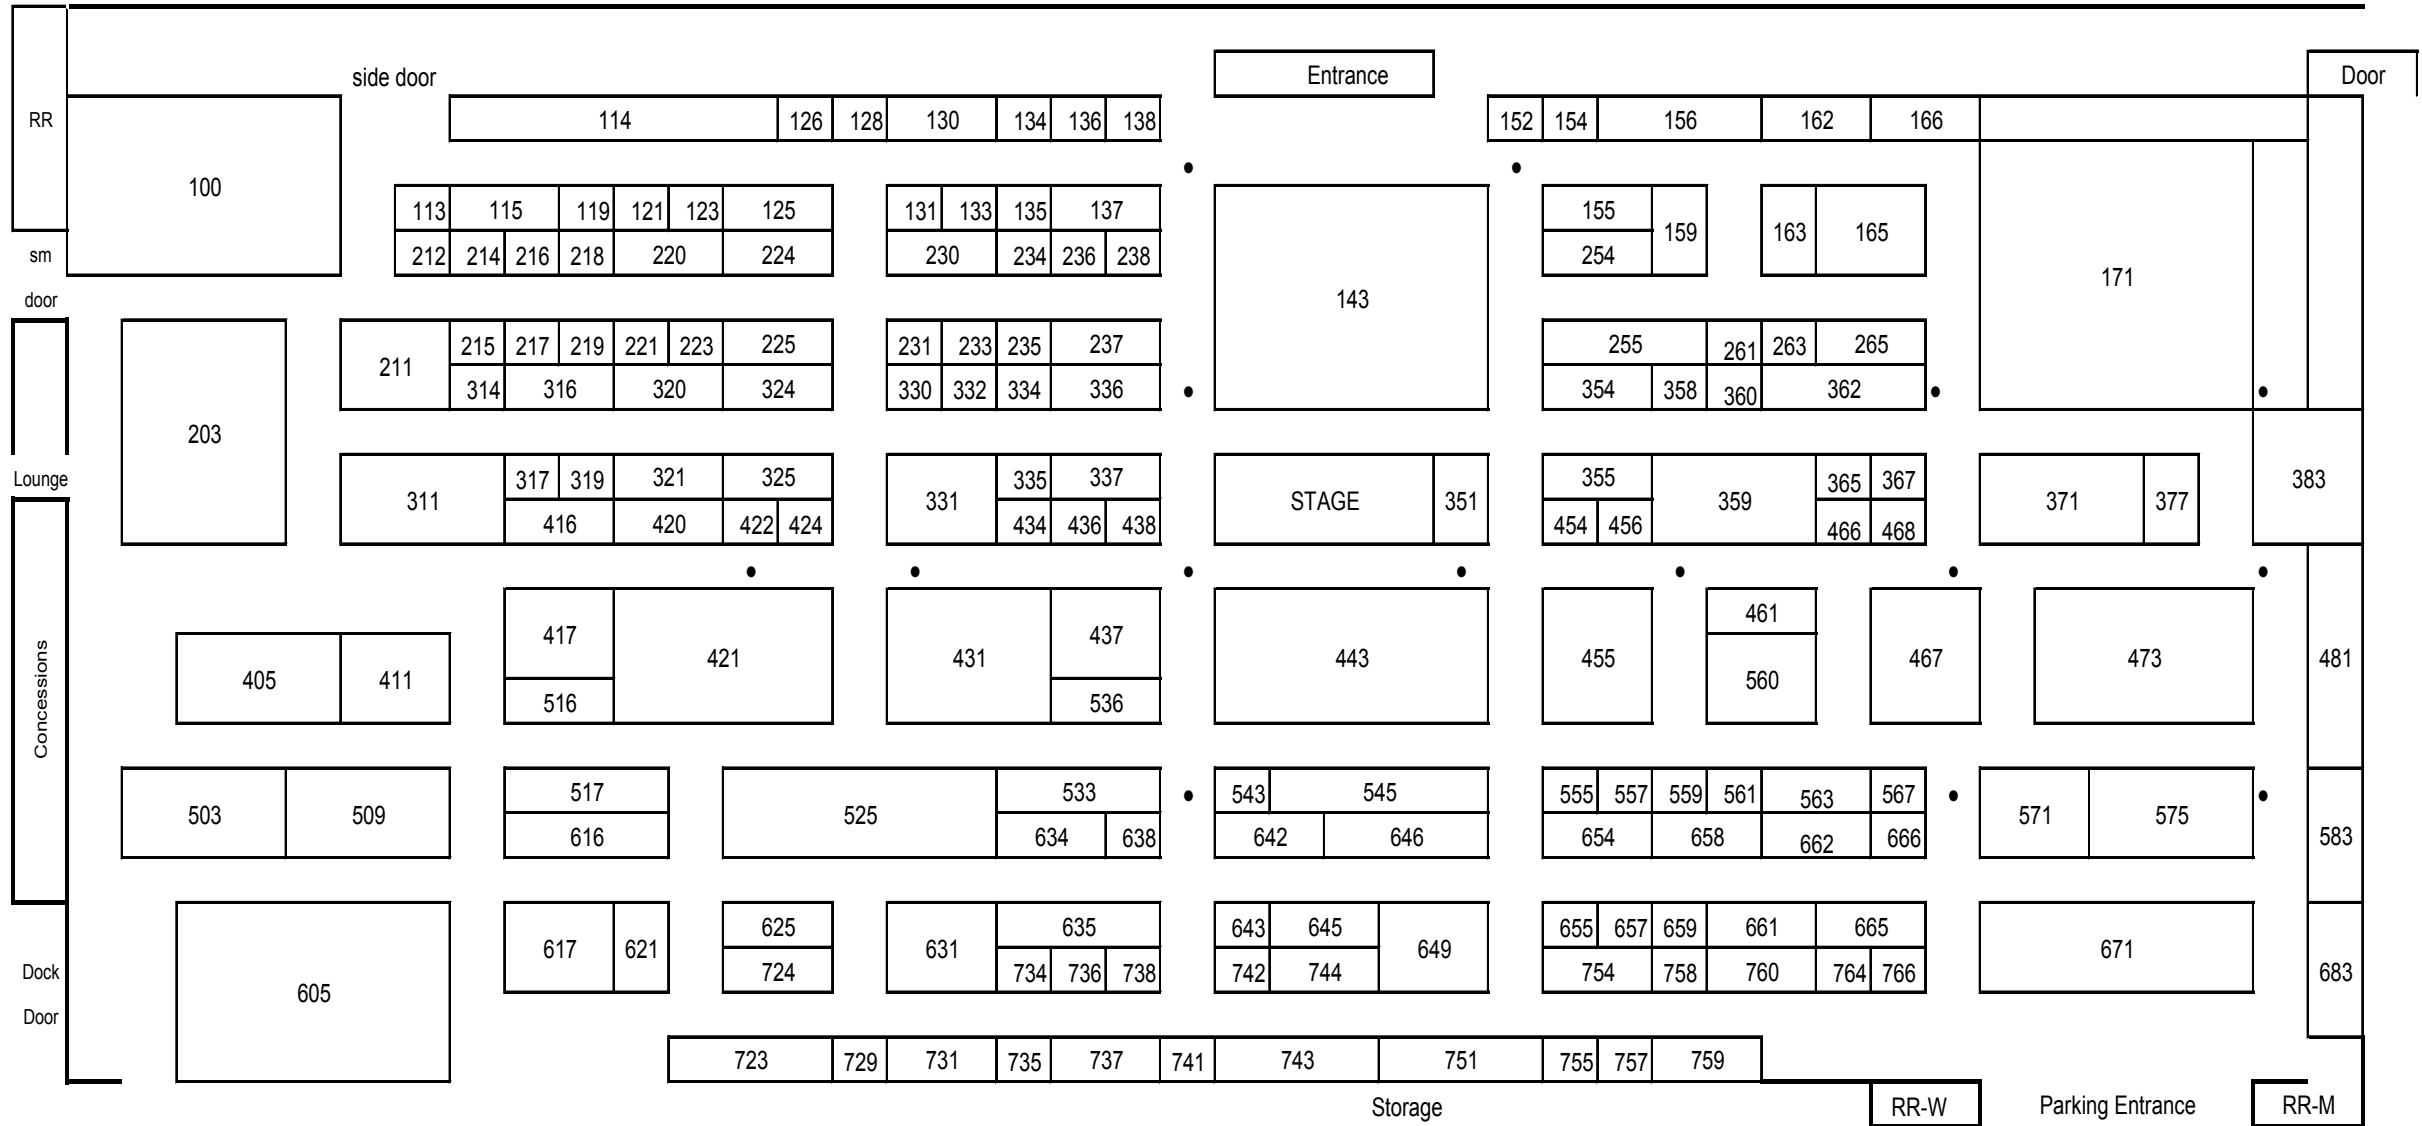

Iowa Flower, Lawn and Garden Show - March 16-18, 2012

Booth Prices				Show Hours:	
10x10	\$875.00	20x20	\$3,500.00	Friday 1 PM - 8 PM	
10x20	\$1,750.00	20x30	\$5,250.00	Saturday 10 AM - 7 PM	
10x30	\$2,625.00	20x40	\$7,000.00	Sunday 11 AM - 4 PM	
10x40	\$3,500.00	20x50	\$8,750.00	Move in: Wed & Thurs 8-8, Fri 8-noon	
ALL CORNER BOOTHS ADD \$100.00				ASK ABOUT OUR MULTI SHOW DISCOUNT!	